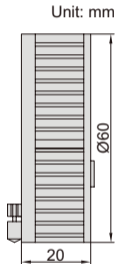

# DIGITAL MEASURING WHEEL

**IP40**  
WATERPROOF

**7146-10**

scriber

- IP40 dust/waterproof
- Measuring length of curve
- Four measurement modes: length, rectangle area, diameter of circle, cube
- Resolution: 0.001m/0.01ft
- Button function: on/off, mm/inch, one or two sides set, measurement mode conversion, measurement
- Battery CR2032, automatic power off

Code	Range	Accuracy
<b>7146-10</b>	0-10m/0-32.8ft	±0.3%L (L is the measured length)